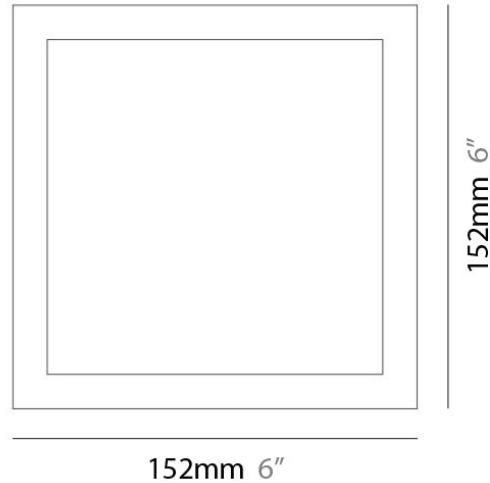

FLAT SURFACE

D12047

GENERAL

Series: Flat
Division: Design
Mounting Type: Surface
Mounting Location: Wall
Subcategory: Ambient

PHYSICAL

Shape: Square
Length (mm): 152
Length (in): 6.0
Width (mm): 152
Width (in): 6.0
Height (mm): 76
Height (in): 3.0
Extension (mm): 76
Extension (in): 3.0
Light Distribution: Direct
Weight (lbs): 2
Diffuser: Opal White Satin Acrylic
Fixture Finish: Chrome
Fixture Material: Metal

ELECTRICAL

Number of Lamps: 1
Lamp Type: CFL
Bulb Included: Bulb Not Included
Total Output Wattage (W): 13
Max. Wattage Per Lamp (W): 13
Lamp Base: GX23-2
Dimming: Non-Dimmable
Driver Included: Yes
Driver Location: Integrated
Driver Type: Ballast - Universal
Input Voltage (V): 120 - 277

LED

OPTICAL

RATINGS AND CERTIFICATIONS

Certified By: CSA Certified to UL and CSA Standards
IP rating: IP20