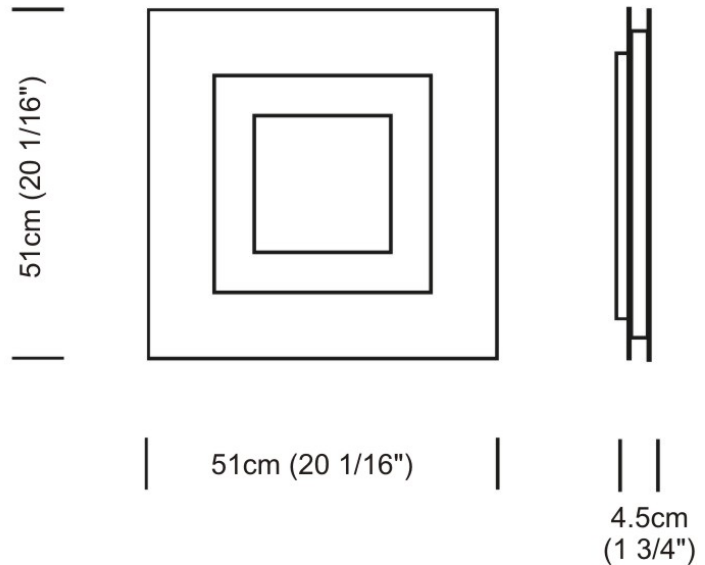

FLAT SURFACE

D82230-WHI

GENERAL

Series: Flat
Brand: Panzeri
Division: Design
Mounting Type: Surface
Mounting Location: Ceiling
Subcategory: Ambient

PHYSICAL

Shape: Square
Length (mm): 510
Length (in): 20 1/16
Width (mm): 510
Width (in): 20 1/16
Height (mm): 45
Height (in): 1 3/4
Light Distribution: Direct / Indirect
Weight (kg): 5.236
Weight (lbs): 11.54
Diffuser: Polycarbonate - Opal
Fixture Material: Metal

ELECTRICAL

Input Wattage Range: 30 - 49 W
Lamp Type: LED
Input Wattage (W): 48
Total Output Wattage (W): 46
Dimming: Non-Dimming / Phase Dimming (120Vac only) / 0-10V Dimming
Driver Included: Yes
Driver Location: Integrated
Driver Type: Constant Current - Universal
Driver Class: Class 2
Input Voltage (V): 120 - 277
Constant Current (MA): 350

LED

Color Temperature (°K): 3000
Max. Delivered Lumen (lm): 3202
Nominal Lumen (lm): 5700
CRI: >80 CRI
Efficiency (%): 56.175%
Lamp Life (hrs): 70000

OPTICAL

RATINGS AND CERTIFICATIONS

Certified By: CSA Certified to UL and CSA Standards
IP rating: IP40